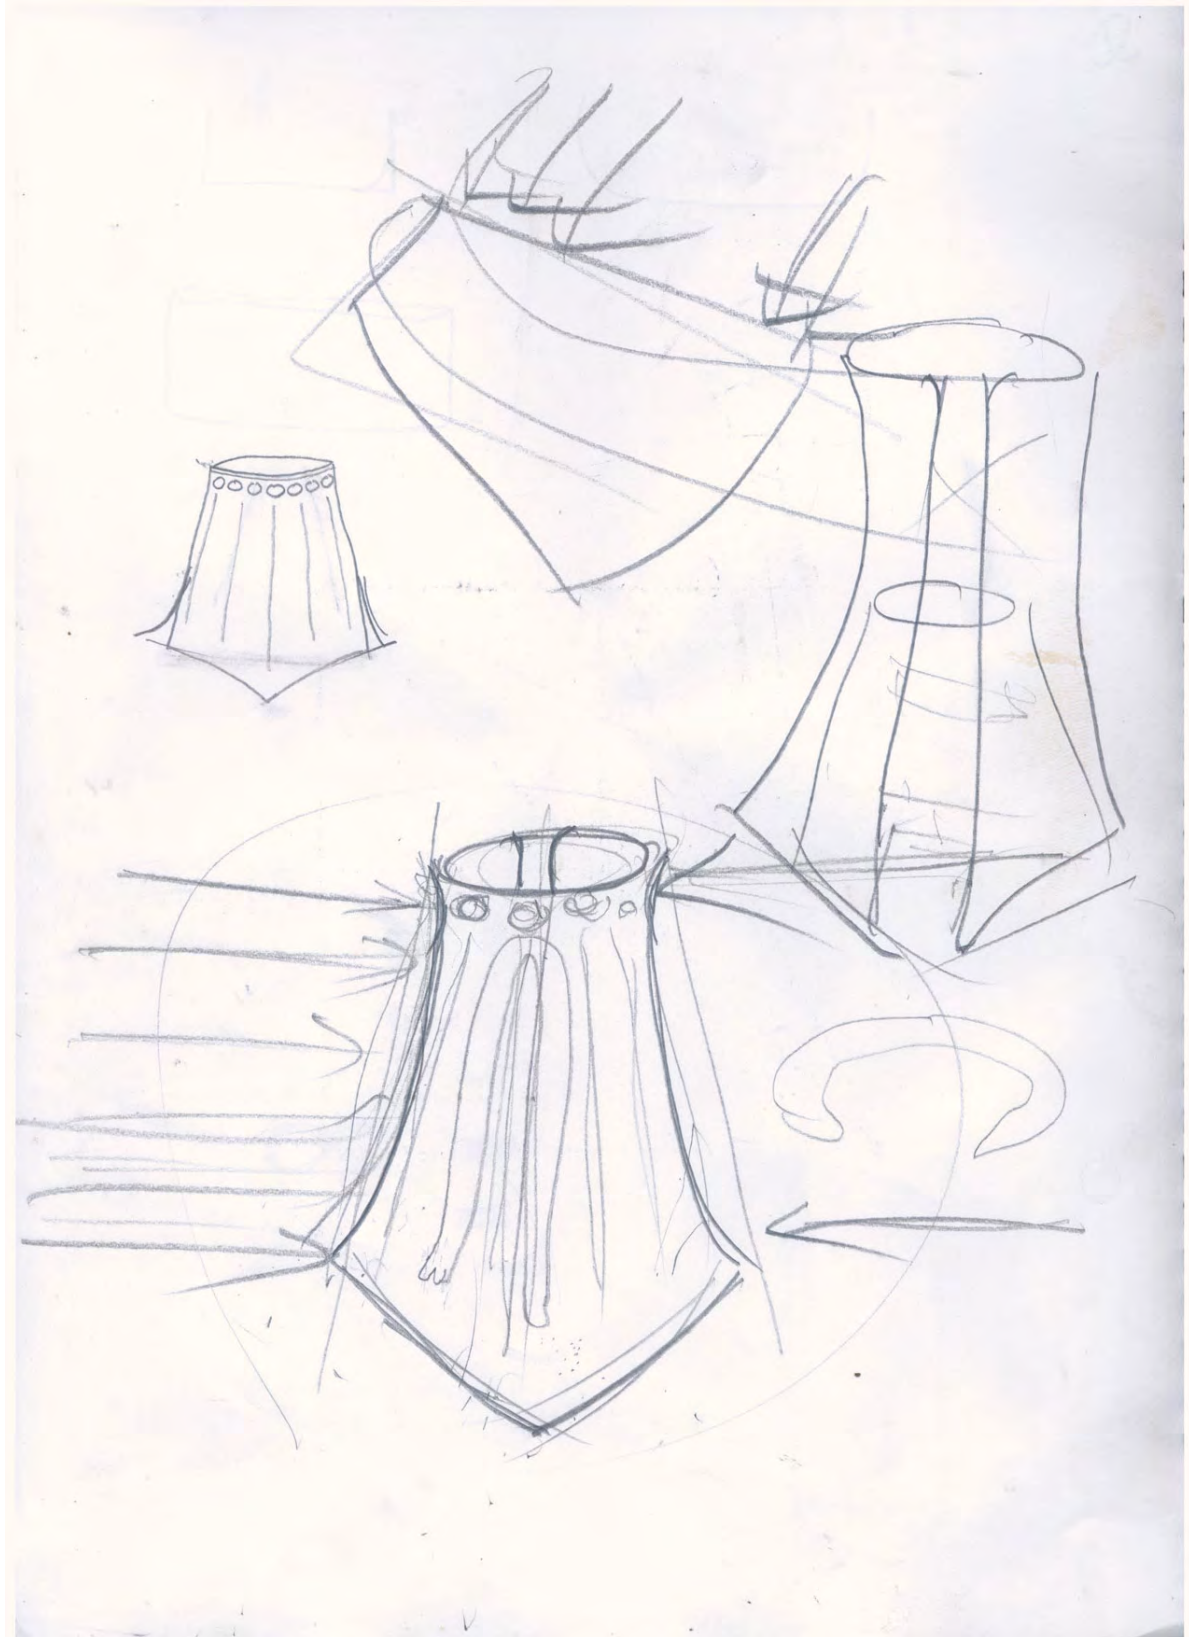

Copper Demi-Gauntlet, 2002

Copper, Silver, Brass Wire, Red Patina, Hammering

Sketches for Cuff

Steel Demi-Gauntlet with Riveted Cuff